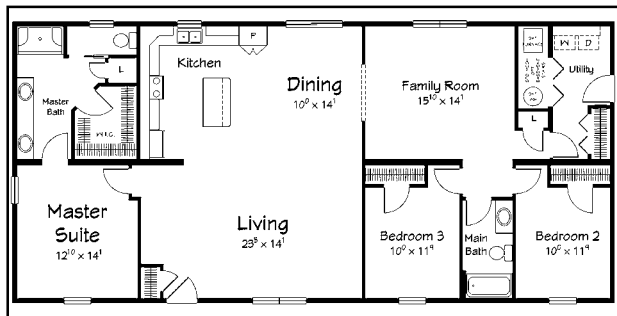

THE THOROUGHBRED

THE HOME STRETCH

By taking advantage of the "Home Stretch" from **Ritz-Craft**, the home can range in size from 1550 sq ft to 2030 sq ft. This flexibility allows you to cater to various life styles, customer needs & price points. This "**Home Stretch**" gives you the flexibility to target numerous markets with a single investment.

52 FOOT THOROUGHBRED I

56 FOOT THOROUGHBRED II

60 FOOT THOROUGHBRED III

64 FOOT THOROUGHBRED IV

68 FOOT THOROUGHBRED V

THE THOROUGHBRED

THE HOME STRETCH OFFERS PRE-PACKAGED CUSTOMIZATION

The "Home Stretch" applies to more than just the size of The Thoroughbred. Individual room layouts and combinations can be stretched as well - offering you complete control over your customization possibilities. These interchangeable options include three possible master baths and an optional master bath vanity layout, an additional optional kitchen, an optional built-in entertainment center and an optional front load garage. Locate a Ritz-Craft sales representative for more information on these optional packages.

Optional Cabinet Layout Shown With Kitchen Package and 7' Island Package

Optional Built-In Entertainment Center

Optional Basement Stairs

Master Bath Shown With Optional Soak Tub And Shower

Optional Vanity Tower Cabinet Package

Master Bath Shown With Optional Infinity Shower Package

Optional Front Load Garage Available on 60', 64', & 68' versions