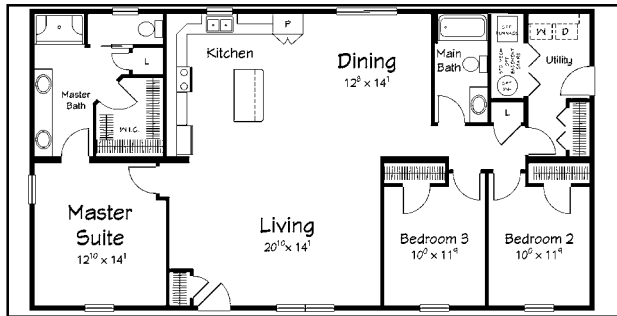

THE THOROUGHBRED

THE HOME STRETCH

By taking advantage of the "Home Stretch" from **Ritz-Craft**, the home can range in size from 1550 sq ft to 2030 sq ft. This flexibility allows you to cater to various life styles, customer needs & price points. This "**Home Stretch**" gives you the flexibility to target numerous markets with a single investment.

52 FOOT THOROUGHBRED I

56 FOOT THOROUGHBRED II

60 FOOT THOROUGHBRED III

64 FOOT THOROUGHBRED IV

68 FOOT THOROUGHBRED V

THE THOROUGHBRED

THE HOME STRETCH OFFERS PRE-PACKAGED CUSTOMIZATION

The "Home Stretch" applies to more than just the size of The Thoroughbred. Individual room layouts and combinations can be stretched as well - offering you complete control over your customization possibilities. These interchangeable options include three possible master baths and an optional master bath vanity layout, an additional optional kitchen, an optional built-in entertainment center and an optional front load garage. Locate a Ritz-Craft sales representative for more information on these optional packages.

Optional Cabinet Layout Shown With Kitchen Package and 7' Island Package

Optional Built-In Entertainment Center

Optional Basement Stairs

Master Bath Shown With Optional Soak Tub And Shower

Optional Vanity Tower Cabinet Package

Master Bath Shown With Optional Infinity Shower Package

Optional Front Load Garage Available on 60', 64', & 68' versions