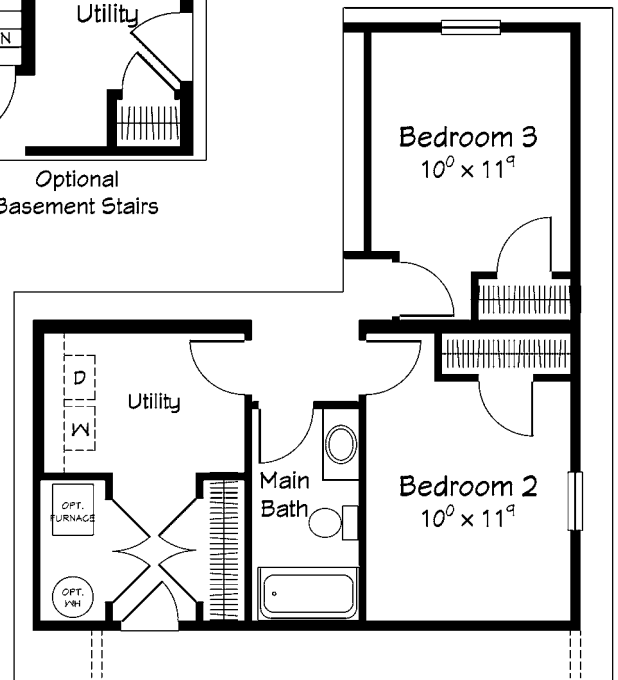

THE THOROUGHBRED

THE HOME STRETCH

By taking advantage of the "Home Stretch" from **Ritz-Craft**, the home can range in size from 1550 sq ft to 2030 sq ft. This flexibility allows you to cater to various life styles, customer needs & price points. This "**Home Stretch**" gives you the flexibility to target numerous markets with a single investment.

52 FOOT THOROUGHBRED I

56 FOOT THOROUGHBRED II

60 FOOT THOROUGHBRED III

64 FOOT THOROUGHBRED IV

68 FOOT THOROUGHBRED V

THE THOROUGHBRED

THE HOME STRETCH OFFERS PRE-PACKAGED CUSTOMIZATION

The "Home Stretch" applies to more than just the size of The Thoroughbred. Individual room layouts and combinations can be stretched as well - offering you complete control over your customization possibilities. These interchangeable options include three possible master baths and an optional master bath vanity layout, an additional optional kitchen, an optional built-in entertainment center and an optional front load garage. Locate a Ritz-Craft sales representative for more information on these optional packages.

Optional Cabinet Layout Shown With Kitchen Package and 7' Island Package

Optional Built-In Entertainment Center

Optional Basement Stairs

Master Bath Shown With Optional Soak Tub And Shower

Optional Vanity Tower Cabinet Package

Master Bath Shown With Optional Infinity Shower Package

Optional Front Load Garage Available on 60', 64', & 68' versions