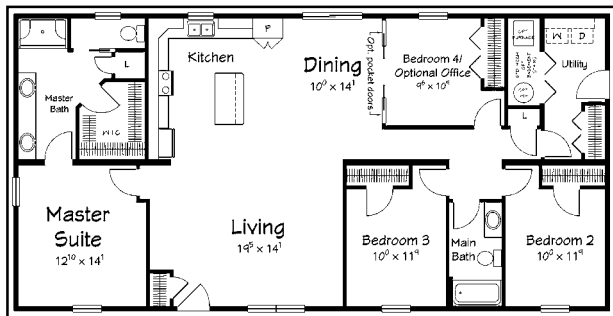

THE THOROUGHBRED

THE HOME STRETCH

By taking advantage of the "Home Stretch" from **Ritz-Craft**, the home can range in size from 1550 sq ft to 2030 sq ft. This flexibility allows you to cater to various life styles, customer needs & price points. This "**Home Stretch**" gives you the flexibility to target numerous markets with a single investment.

52 FOOT THOROUGHBRED I

56 FOOT THOROUGHBRED II

60 FOOT THOROUGHBRED III

64 FOOT THOROUGHBRED IV

68 FOOT THOROUGHBRED V

THE THOROUGHBRED

THE HOME STRETCH OFFERS PRE-PACKAGED CUSTOMIZATION

The "Home Stretch" applies to more than just the size of The Thoroughbred. Individual room layouts and combinations can be stretched as well - offering you complete control over your customization possibilities. These interchangeable options include three possible master baths and an optional master bath vanity layout, an additional optional kitchen, an optional built-in entertainment center and an optional front load garage. Locate a Ritz-Craft sales representative for more information on these optional packages.

Optional Cabinet Layout Shown With Kitchen Package and 7' Island Package

Optional Built-In Entertainment Center

Optional Basement Stairs

Master Bath Shown With Optional Soak Tub And Shower

Optional Vanity Tower Cabinet Package

Master Bath Shown With Optional Infinity Shower Package

Optional Front Load Garage Available on 60', 64', & 68' versions