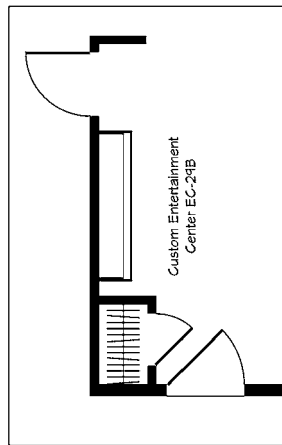

THE THOROUGHBRED

THE HOME STRETCH

By taking advantage of the "Home Stretch" from **Ritz-Craft**, the home can range in size from 1550 sq ft to 2030 sq ft. This flexibility allows you to cater to various life styles, customer needs & price points. This "**Home Stretch**" gives you the flexibility to target numerous markets with a single investment.

52 FOOT THOROUGHBRED I

56 FOOT THOROUGHBRED II

60 FOOT THOROUGHBRED III

64 FOOT THOROUGHBRED IV

68 FOOT THOROUGHBRED V

THE THOROUGHBRED

THE HOME STRETCH OFFERS PRE-PACKAGED CUSTOMIZATION

The "Home Stretch" applies to more than just the size of The Thoroughbred. Individual room layouts and combinations can be stretched as well - offering you complete control over your customization possibilities. These interchangeable options include three possible master baths and an optional master bath vanity layout, an additional optional kitchen, an optional built-in entertainment center and an optional front load garage. Locate a Ritz-Craft sales representative for more information on these optional packages.

Optional Cabinet Layout Shown With Kitchen Package and 7' Island Package

Optional Built-In Entertainment Center

Optional Basement Stairs

Master Bath Shown With Optional Soak Tub And Shower

Optional Vanity Tower Cabinet Package