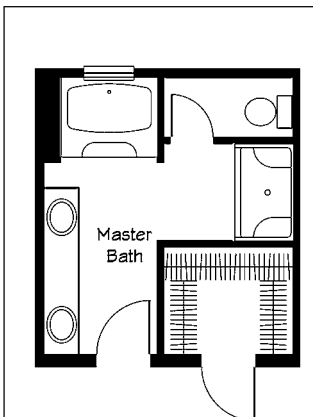

THE THOROUGHBRED

THE HOME STRETCH

By taking advantage of the "Home Stretch" from **Ritz-Craft**, the home can range in size from 1550 sq ft to 2030 sq ft. This flexibility allows you to cater to various life styles, customer needs & price points. This "**Home Stretch**" gives you the flexibility to target numerous markets with a single investment.

52 FOOT THOROUGHBRED I

56 FOOT THOROUGHBRED II

60 FOOT THOROUGHBRED III

64 FOOT THOROUGHBRED IV

68 FOOT THOROUGHBRED V

THE THOROUGHBRED

THE HOME STRETCH OFFERS PRE-PACKAGED CUSTOMIZATION

The "Home Stretch" applies to more than just the size of The Thoroughbred. Individual room layouts and combinations can be stretched as well - offering you complete control over your customization possibilities. These interchangeable options include three possible master baths and an optional master bath vanity layout, an additional optional kitchen, an optional built-in entertainment center and an optional front load garage. Locate a Ritz-Craft sales representative for more information on these optional packages.

Optional Cabinet Layout Shown With Kitchen Package and 7' Island Package

Optional Built-In Entertainment Center

Optional Basement Stairs

Master Bath Shown With Optional Soak Tub And Shower

Optional Vanity Tower Cabinet Package

Master Bath Shown With Optional Infinity Shower Package

Optional Front Load Garage Available on 60', 64', & 68' versions