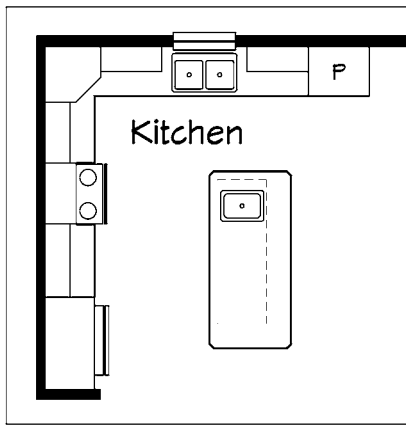

52 FOOT THOROUGHBRED I

56 FOOT THOROUGHBRED II

60 FOOT THOROUGHBRED III

64 FOOT THOROUGHBRED IV

68 FOOT THOROUGHBRED V

THE THOROUGHBRED

THE HOME STRETCH OFFERS PRE-PACKAGED CUSTOMIZATION

The "Home Stretch" applies to more than just the size of The Thoroughbred. Individual room layouts and combinations can be stretched as well - offering you complete control over your customization possibilities. These interchangeable options include three possible master baths and an optional master bath vanity layout, an additional optional kitchen, an optional built-in entertainment center and an optional front load garage. Locate a Ritz-Craft sales representative for more information on these optional packages.

Optional Cabinet Layout Shown With Kitchen Package and 7' Island Package

Optional Built-In Entertainment Center

Optional Basement Stairs

Master Bath Shown With Optional Soak Tub And Shower

Optional Vanity Tower Cabinet Package