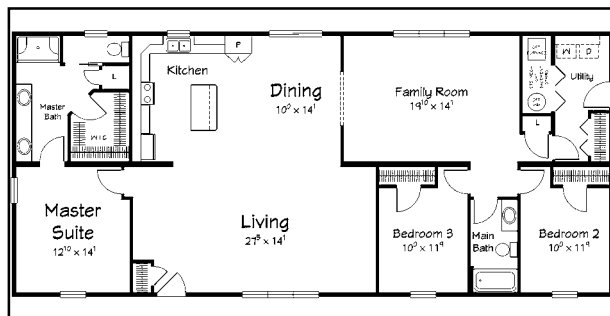

THE THOROUGHBRED

THE HOME STRETCH

By taking advantage of the "Home Stretch" from **Ritz-Craft**, the home can range in size from 1550 sq ft to 2030 sq ft. This flexibility allows you to cater to various life styles, customer needs & price points. This "**Home Stretch**" gives you the flexibility to target numerous markets with a single investment.

52 FOOT THOROUGHBRED I

56 FOOT THOROUGHBRED II

60 FOOT THOROUGHBRED III

64 FOOT THOROUGHBRED IV

68 FOOT THOROUGHBRED V

THE THOROUGHBRED

THE HOME STRETCH OFFERS PRE-PACKAGED CUSTOMIZATION

The "Home Stretch" applies to more than just the size of The Thoroughbred. Individual room layouts and combinations can be stretched as well - offering you complete control over your customization possibilities. These interchangeable options include three possible master baths and an optional master bath vanity layout, an additional optional kitchen, an optional built-in entertainment center and an optional front load garage. Locate a Ritz-Craft sales representative for more information on these optional packages.

Optional Cabinet Layout Shown With Kitchen Package and 7' Island Package

Optional Built-In Entertainment Center

Optional Basement Stairs

Master Bath Shown With Optional Soak Tub And Shower

Optional Vanity Tower Cabinet Package

Master Bath Shown With Optional Infinity Shower Package

Optional Front Load Garage Available on 60', 64', & 68' versions