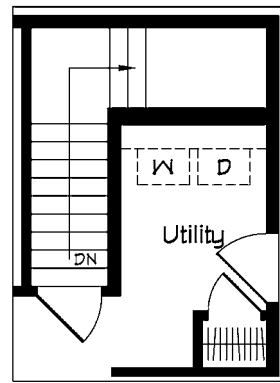

THE THOROUGHBRED

THE HOME STRETCH

By taking advantage of the "Home Stretch" from **Ritz-Craft**, the home can range in size from 1550 sq ft to 2030 sq ft. This flexibility allows you to cater to various life styles, customer needs & price points. This "**Home Stretch**" gives you the flexibility to target numerous markets with a single investment.

52 FOOT THOROUGHBRED I

56 FOOT THOROUGHBRED II

60 FOOT THOROUGHBRED III

64 FOOT THOROUGHBRED IV

68 FOOT THOROUGHBRED V

THE THOROUGHBRED

THE HOME STRETCH OFFERS PRE-PACKAGED CUSTOMIZATION

The "Home Stretch" applies to more than just the size of The Thoroughbred. Individual room layouts and combinations can be stretched as well - offering you complete control over your customization possibilities. These interchangeable options include three possible master baths and an optional master bath vanity layout, an additional optional kitchen, an optional built-in entertainment center and an optional front load garage. Locate a Ritz-Craft sales representative for more information on these optional packages.

Optional Cabinet Layout Shown With Kitchen Package and 7' Island Package

Optional Built-In Entertainment Center

Optional Basement Stairs

Master Bath Shown With Optional Soak Tub And Shower

Optional Vanity Tower Cabinet Package