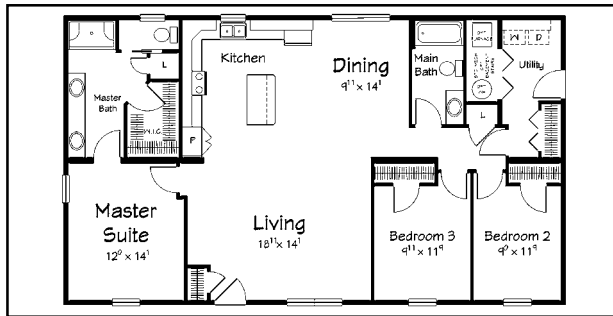

THE THOROUGHBRED

THE HOME STRETCH

By taking advantage of the "Home Stretch" from **Ritz-Craft**, the home can range in size from 1550 sq ft to 2030 sq ft. This flexibility allows you to cater to various life styles, customer needs & price points. This "**Home Stretch**" gives you the flexibility to target numerous markets with a single investment.

52 FOOT THOROUGHBRED I

56 FOOT THOROUGHBRED II

60 FOOT THOROUGHBRED III

64 FOOT THOROUGHBRED IV

68 FOOT THOROUGHBRED V

THE THOROUGHBRED

THE HOME STRETCH OFFERS PRE-PACKAGED CUSTOMIZATION

The "Home Stretch" applies to more than just the size of The Thoroughbred. Individual room layouts and combinations can be stretched as well - offering you complete control over your customization possibilities. These interchangeable options include three possible master baths and an optional master bath vanity layout, an additional optional kitchen, an optional built-in entertainment center and an optional front load garage. Locate a Ritz-Craft sales representative for more information on these optional packages.

Optional Cabinet Layout Shown With Kitchen Package and 7' Island Package

Optional Built-In Entertainment Center

Optional Basement Stairs

Master Bath Shown With Optional Soak Tub And Shower

Optional Vanity Tower Cabinet Package