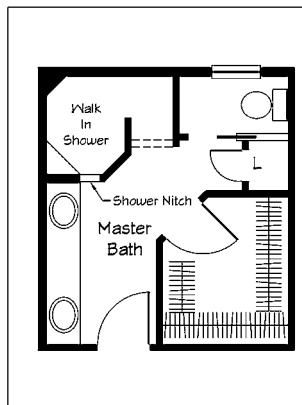

52 FOOT THOROUGHBRED I

56 FOOT THOROUGHBRED II

60 FOOT THOROUGHBRED III

64 FOOT THOROUGHBRED IV

68 FOOT THOROUGHBRED V

THE THOROUGHBRED

THE HOME STRETCH OFFERS PRE-PACKAGED CUSTOMIZATION

The "Home Stretch" applies to more than just the size of The Thoroughbred. Individual room layouts and combinations can be stretched as well - offering you complete control over your customization possibilities. These interchangeable options include three possible master baths and an optional master bath vanity layout, an additional optional kitchen, an optional built-in entertainment center and an optional front load garage. Locate a Ritz-Craft sales representative for more information on these optional packages.

Optional Cabinet Layout Shown With Kitchen Package and 7' Island Package

Optional Built-In Entertainment Center

Optional Basement Stairs

Master Bath Shown With Optional Soak Tub And Shower

Optional Vanity Tower Cabinet Package

Master Bath Shown With Optional Infinity Shower Package

Optional Front Load Garage Available on 60', 64', & 68' versions